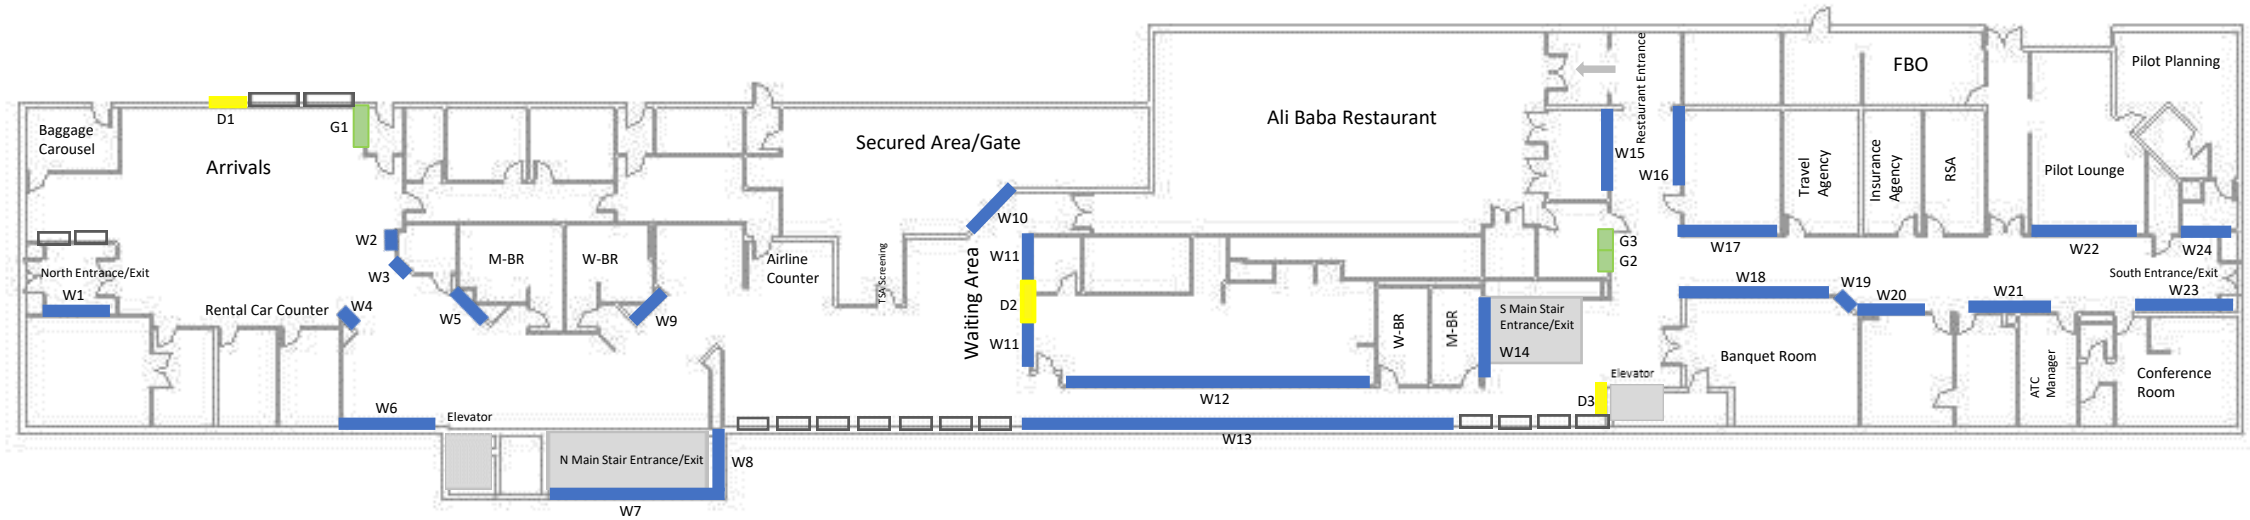

Morgantown Municipal Airport

Terminal Advertising Diagram

Morgantown Municipal Airport Advertising

Display #	Description	Site Dimensions	Material Type(s)
D1 (Digital 1)	TV Screen. Near baggage claim and arrival gate. Refer to digital specs for pricing	55"	Digital
D2	TV Screen. Near airline passenger waiting area. Refer to digital specs for pricing	55"	Digital
D3	TV Screen. Near S terminal entrance by elevator. Refer to digital specs for pricing	42"	Digital
G1 (Glass 1)	Glass Panel. Near arrival gate. Refer to pricing specs for pricing	77 1/2 X 107	Glass
G2	Glass Panel. Near S terminal and restaurant main entrance. Refer to specs for pricing	30 1/4 X 70 1/2	Glass
G3	Glass Panel. Near S terminal and restaurant main entrance. Refer to specs for pricing	37 1/2 X 70 1/2	Glass
W1 (Wall 1)	Wall near N terminal entrance. Suitable for wrap or acrylic signage. Refer to specs for pricing	132 1/4 X 103	Wall (wrap or acrylic)
W2	Wall near arrival gate. Suitable for wrap or acrylic signage. Refer to specs for pricing	57 5/8 X 87 1/2	Wall (wrap or acrylic)
W3	Wall near arrival gate. Suitable for wrap or acrylic signage. Refer to specs for pricing	43 X 87 1/2	Wall (wrap or acrylic)
W4	Wall near arrival gate. Suitable for wrap or acrylic signage. Refer to specs for pricing	48 1/4 X 188	Wall (wrap or acrylic)
W5	Wall near N main entrance. Suitable for wrap or acrylic signage. Refer to specs for pricing	98 1/4 X 100	Wall (wrap or acrylic)
W6	Wall near N main entrance. Suitable for wrap or acrylic signage. Refer to specs for pricing	178 X 69 1/2	Wall (wrap or acrylic)
W7	Wall in N main entrance stairwell. Suitable for wrap signage. Refer to specs for pricing	19 X 76	Wall (wrap)
W8	Wall in N main entrance stairwell. Suitable for wrap signage. Refer to specs for pricing	104 X 159 1/4	Wall (wrap)
W9	Wall near N main entrance. Suitable for wrap or acrylic signage. Refer to specs for pricing	80 X 100 1/2	Wall (wrap or acrylic)
W10	Wall near passenger waiting area. Suitable for acrylic signage. Refer to specs for pricing	98 1/2 X 123	Wall (acrylic)
W11	Wall in passenger waiting area. Suitable for wrap or acrylic signage. Refer to specs for pricing	69 1/2 X 123	Wall (wrap or acrylic)
W12	Wall connecting N and S terminal. Suitable for wrap or acrylic signage. Refer to specs for pricing	615 X 103 1/2	Wall (wrap or acrylic)
W13	Wall connecting N and S terminal. Suitable for wrap or acrylic signage. Refer to specs for pricing	795 X 103 1/2	Wall (wrap or acrylic)
W14	Wall in S main entrance stairwell. Suitable for wrap signage. Refer to specs for pricing	159 1/2 X 107 1/2	Wall (wrap)